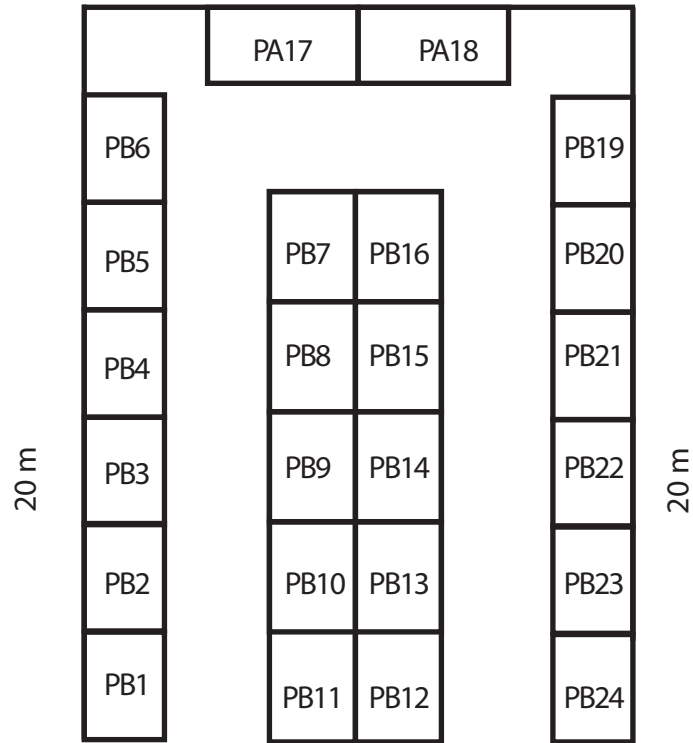

GAMCE 2018
 March 23rd-25th, 2018

Booth Size
 A: 4m x 2m
 B: 3m x 2m
 C: 3m x 3m

EXHIBITION PAVILION

15 m

EXHIBITION OPEN-GROUND